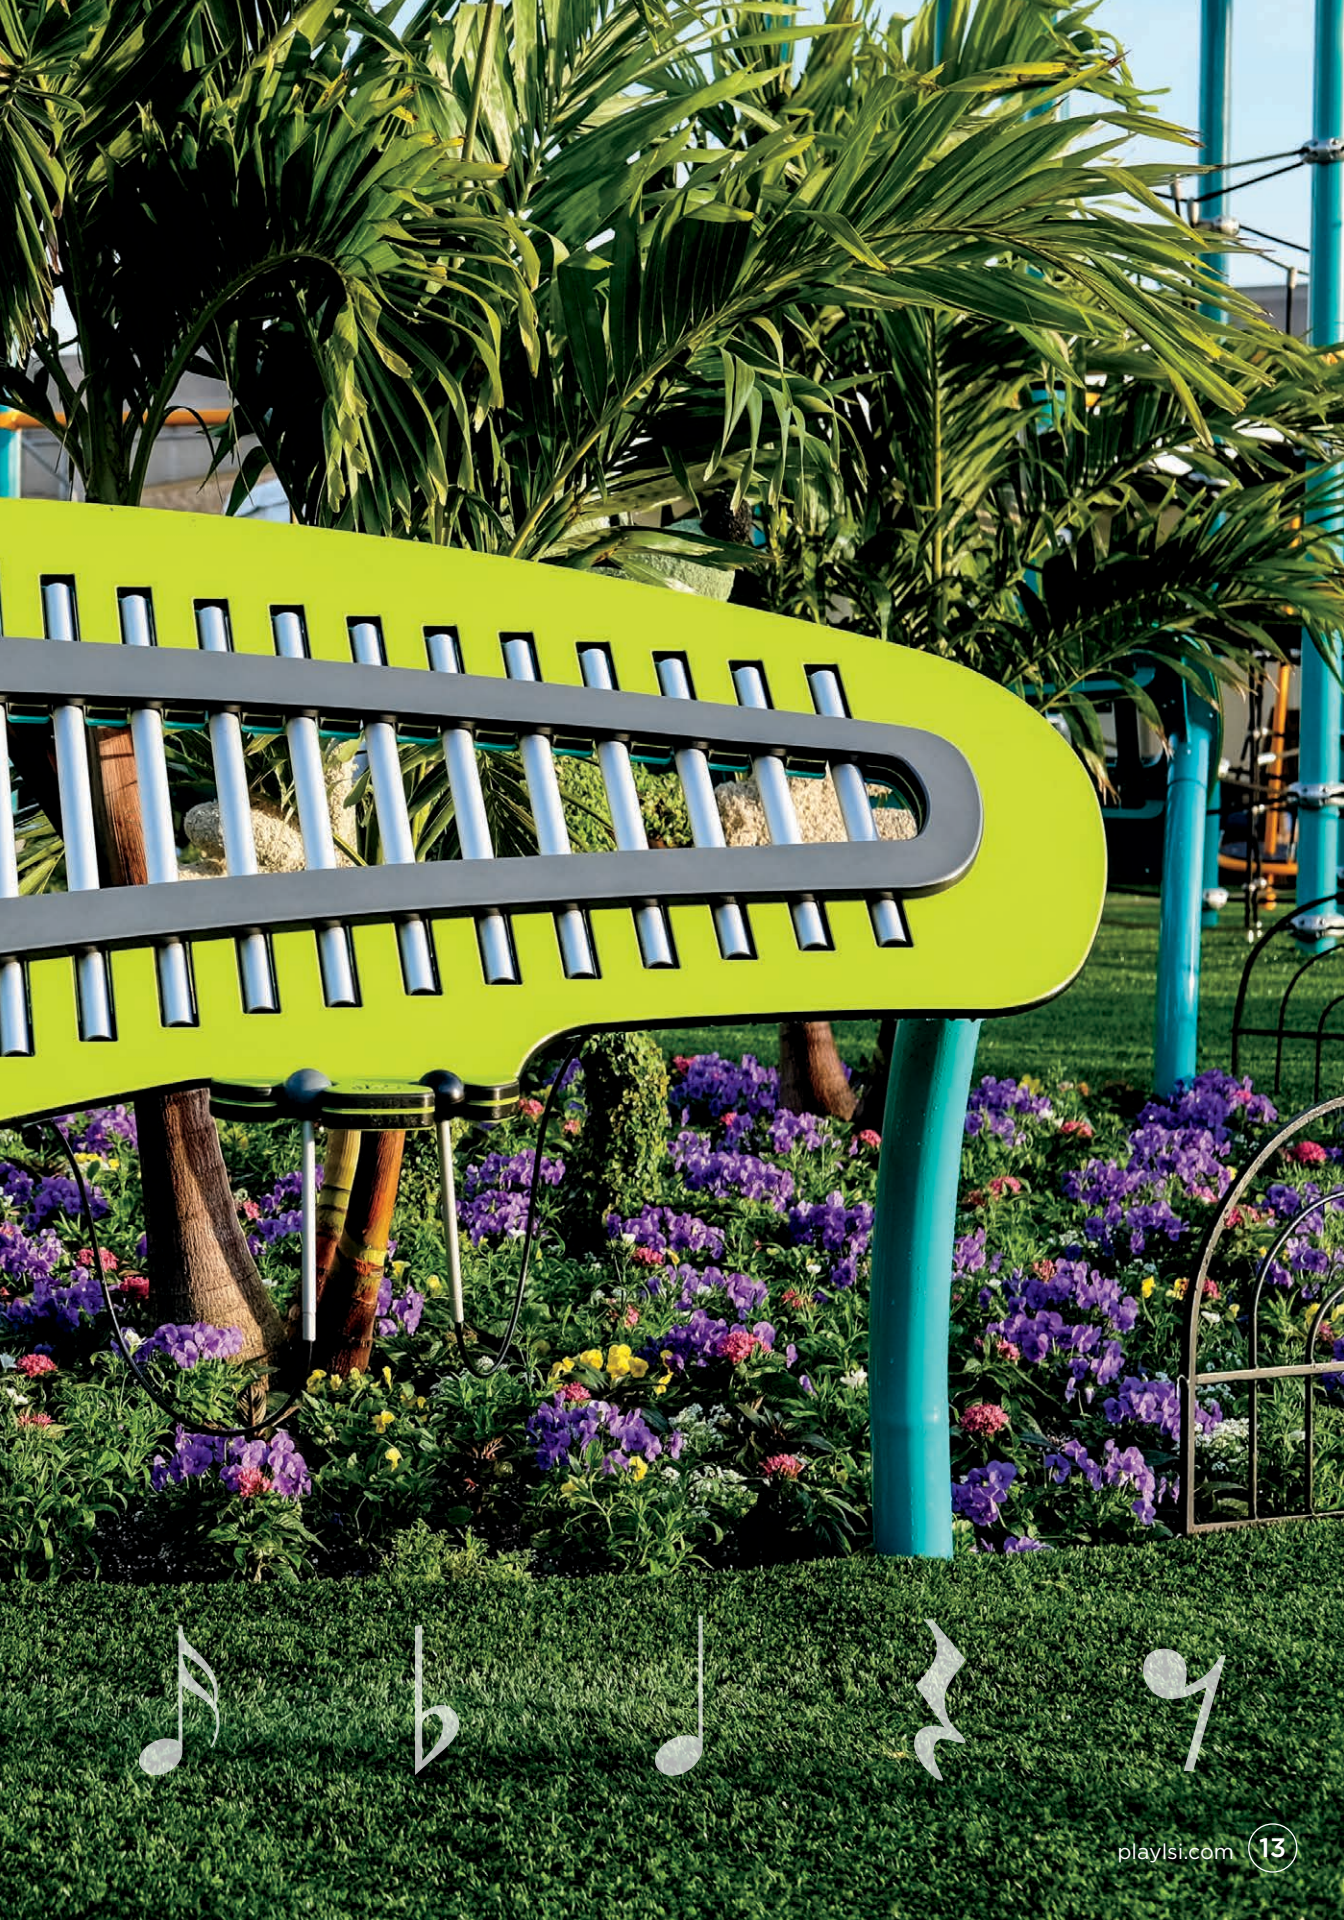

## Vivo® Metallophone

Grab a mallet and experience all 15 lush notes on this captivating instrument. Young and not-so-young musicians can create their own music or sound out familiar tunes together. Because it's fully inclusive, everyone gets a chance to play along.