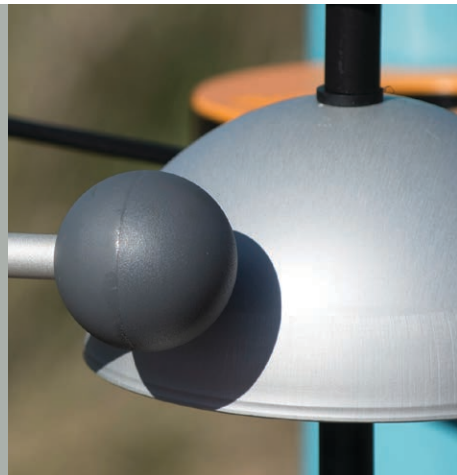

Cascata™ Bells

Vertical bells create 10 different tones on this outdoor musical instrument. Use the attached mallet to ring out notes one at a time or glide the mallet over all the bells for a fun music-making experience. The Cascata Bells are the perfect instrument for musicians of all ages and abilities.

- Bells made of anodized aluminum
- Choice of ProShield® color for arch
- Choice of Permalene® color for mallet holder

#250340